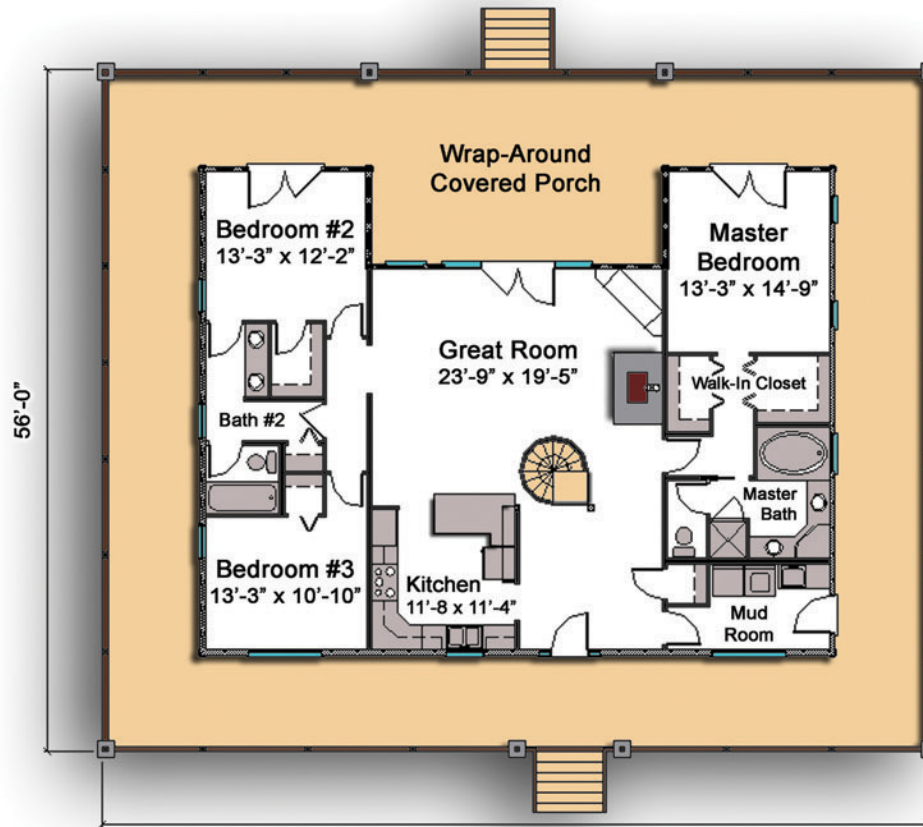

The Carrollton

Bedrooms: 3
Bath: 2

Square Footage

Total Heated
Living Space: 2,178 sq ft

1st Floor: 1,888 sq ft
2nd Floor: 290 sq ft

Covered
Porches: 1,920 sq ft

Main Floor

Fireside Log Homes

Ellijay, GA office
P.O. Box 1136
516 River Street
Ellijay, GA 30540

800-521-5647

Asheville, NC office
360 Rockwood Rd.
Arden, NC 28704

888-434-3463

www.firesideloghomes.com