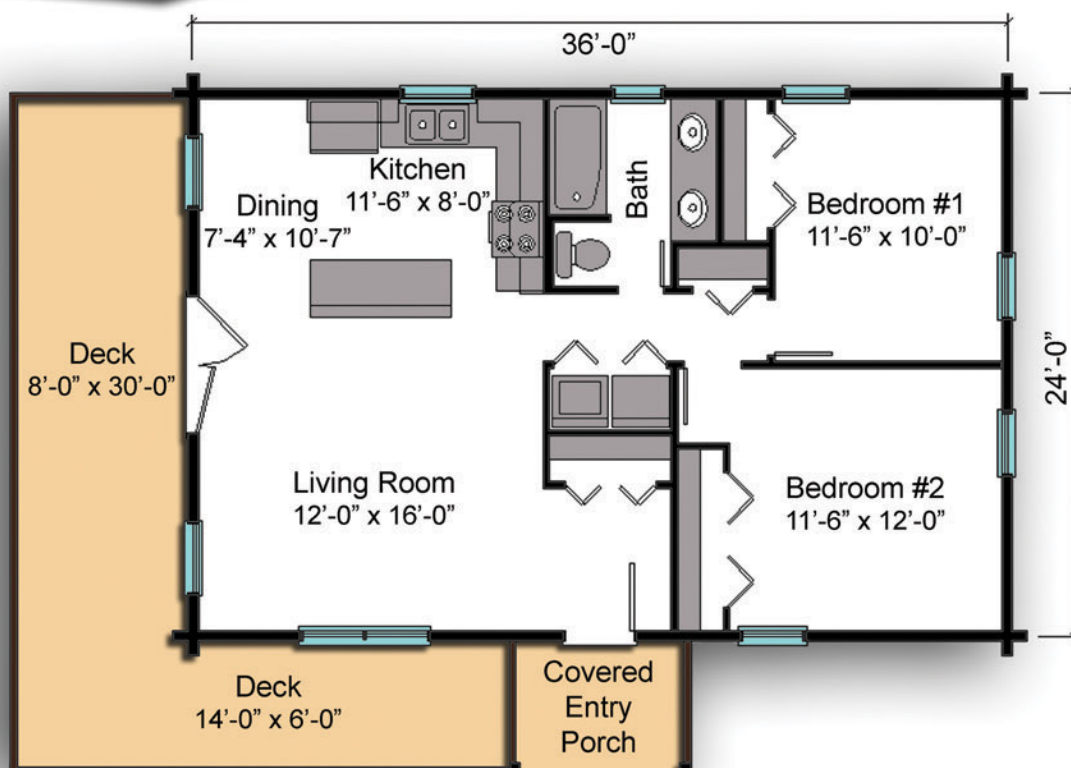

www.firesideloghomes.com