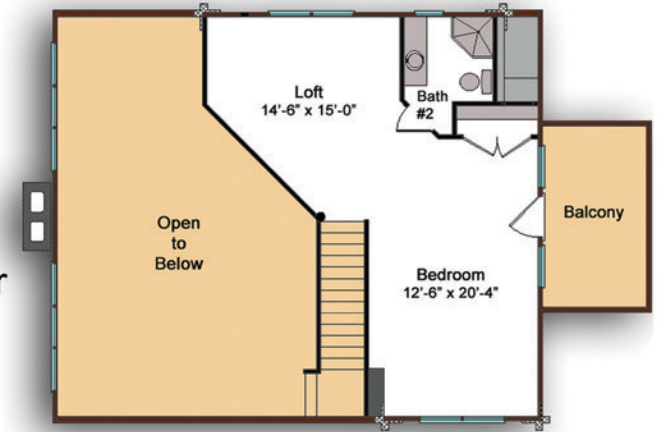

The Cold Water

Bedrooms: 2
Bath: 2

Square Footage

Total Heated
Living Space: 1,610 sq ft
With Opt.
Basement: 2,690 sq ft

1st Floor: 1,080 sq ft
2nd Floor: 530 sq ft
Optional
Basement: 1,080 sq ft

Covered
Porches: 272 sq ft
Decks: 795 sq ft

right elevation

2nd Floor

Optional Basement

1st Floor

Fireside Log Homes

Ellijay, GA office
P.O. Box 1136
516 River Street
Ellijay, GA 30540
800-521-5647

Asheville, NC office
360 Rockwood Rd.
Arden, NC 28704