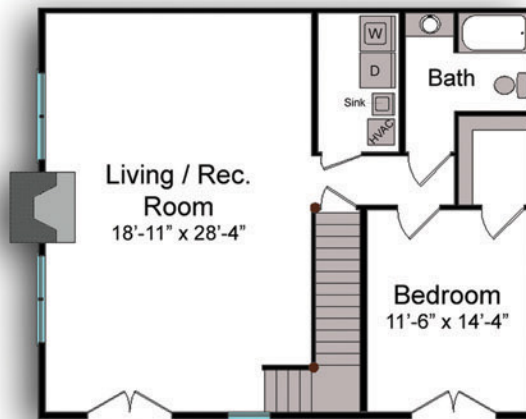

The Cold Water

Bedrooms: 2
Bath: 2

Square Footage

Total Heated
Living Space: 1,610 sq ft
With Opt.
Basement: 2,690 sq ft

1st Floor: 1,080 sq ft
2nd Floor: 530 sq ft
Optional
Basement: 1,080 sq ft

Covered
Porches: 272 sq ft
Decks: 795 sq ft

right elevation

2nd Floor

Optional Basement

1st Floor

Fireside Log Homes

Ellijay, GA office
P.O. Box 1136
516 River Street
Ellijay, GA 30540
800-521-5647

Asheville, NC office
360 Rockwood Rd.
Arden, NC 28704