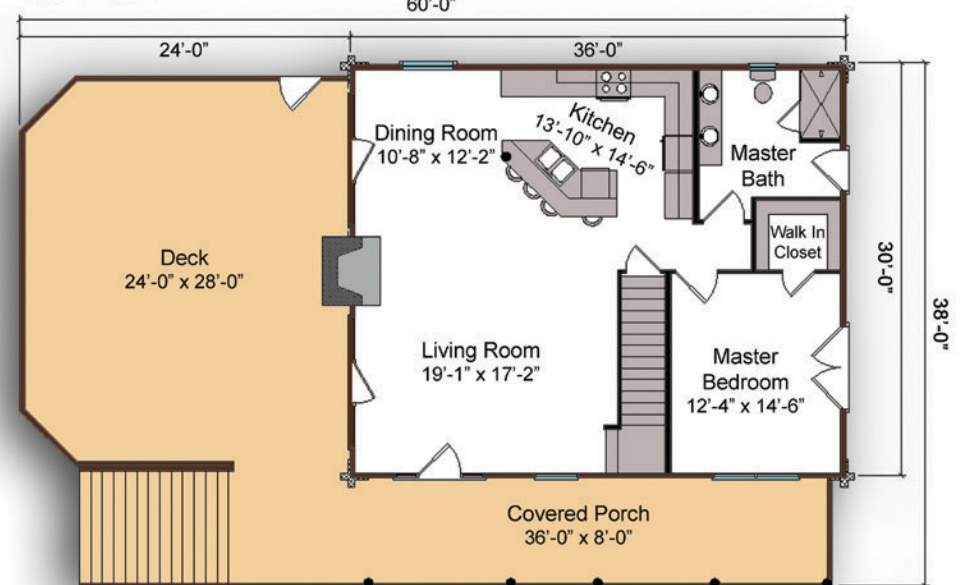

The Cold Water

Bedrooms: 2
Bath: 2

Square Footage

Total Heated
Living Space: 1,610 sq ft
With Opt.
Basement: 2,690 sq ft

1st Floor: 1,080 sq ft
2nd Floor: 530 sq ft
Optional
Basement: 1,080 sq ft

Covered
Porches: 272 sq ft
Decks: 795 sq ft

right elevation

2nd Floor

Optional Basement

1st Floor

Fireside Log Homes

Ellijay, GA office
P.O. Box 1136
516 River Street
Ellijay, GA 30540
800-521-5647

Asheville, NC office
360 Rockwood Rd.
Arden, NC 28704