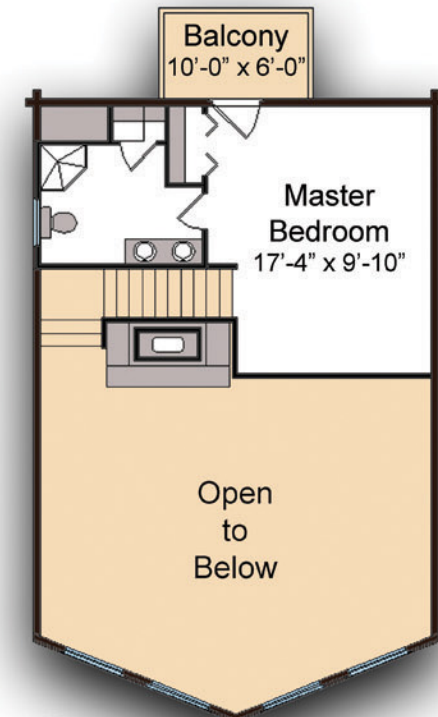

*The
Copper Hill*

Bedrooms: 2
Bath: 2

Square Footage

Total Heated
Living Space: 1,342 sq ft

1st Floor: 977 sq ft
2nd Floor: 365 sq ft
Decks: 604 sq ft

basement shown
is optional

2nd Floor

**Fireside
Log Homes**

Ellijay, GA office
P.O. Box 1136
516 River Street
Ellijay, GA 30540

800-521-5647

Asheville, NC office
360 Rockwood Rd.
Arden, NC 28704

888-434-3463

www.firesideloghomes.com