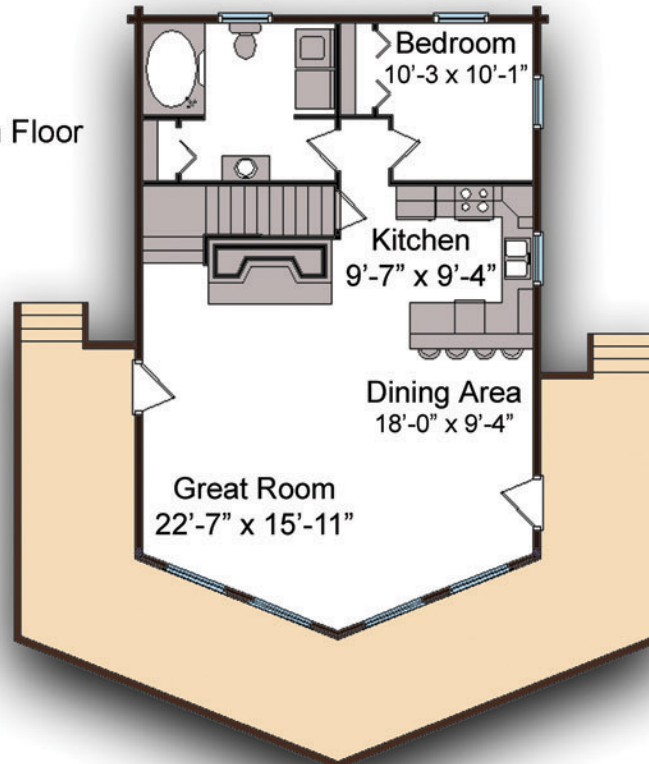

*The
Copper Hill*

Bedrooms: 2
Bath: 2

Square Footage

Total Heated
Living Space: 1,342 sq ft

1st Floor: 977 sq ft
2nd Floor: 365 sq ft
Decks: 604 sq ft

basement shown
is optional

Main Floor

**Fireside
Log Homes**

Ellijay, GA office
P.O. Box 1136
516 River Street
Ellijay, GA 30540

800-521-5647

Asheville, NC office
360 Rockwood Rd.
Arden, NC 28704

888-434-3463

www.firesideloghomes.com