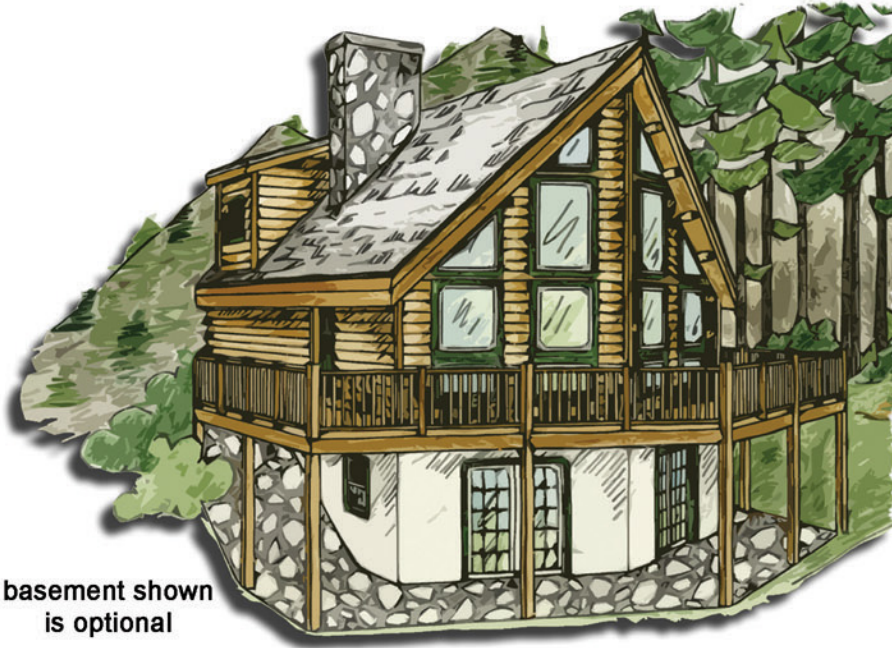

*The
Copper Hill*

Bedrooms: 2
Bath: 2

Square Footage

Total Heated
Living Space: 1,342 sq ft

1st Floor: 977 sq ft
2nd Floor: 365 sq ft
Decks: 604 sq ft

basement shown
is optional

right elevation

rear elevation