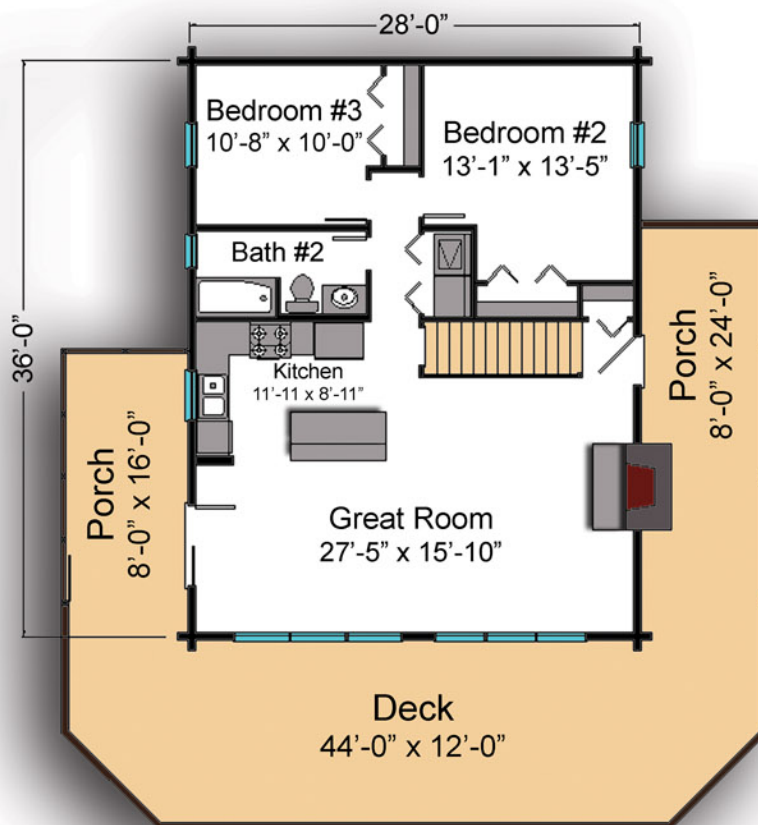

The Fireside

Bedrooms: 3
Bath: 2

Square Footage

Total Heated
Living Space: 1,753 sq ft

1st Floor: 1,008 sq ft
2nd Floor: 524 sq ft

Covered
Porches: 448 sq ft
Decks: 524 sq ft

view elevation

front elevation