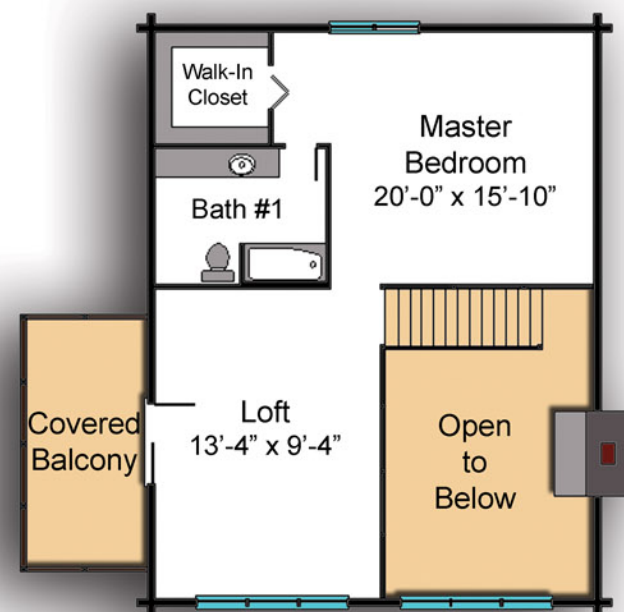

2nd floor

Fireside Log Homes

Ellijay, GA office
P.O. Box 1136
516 River Street
Ellijay, GA 30540

800-521-5647

Asheville, NC office
360 Rockwood Rd.
Arden, NC 28704

888-434-3463

www.firesideloghomes.com