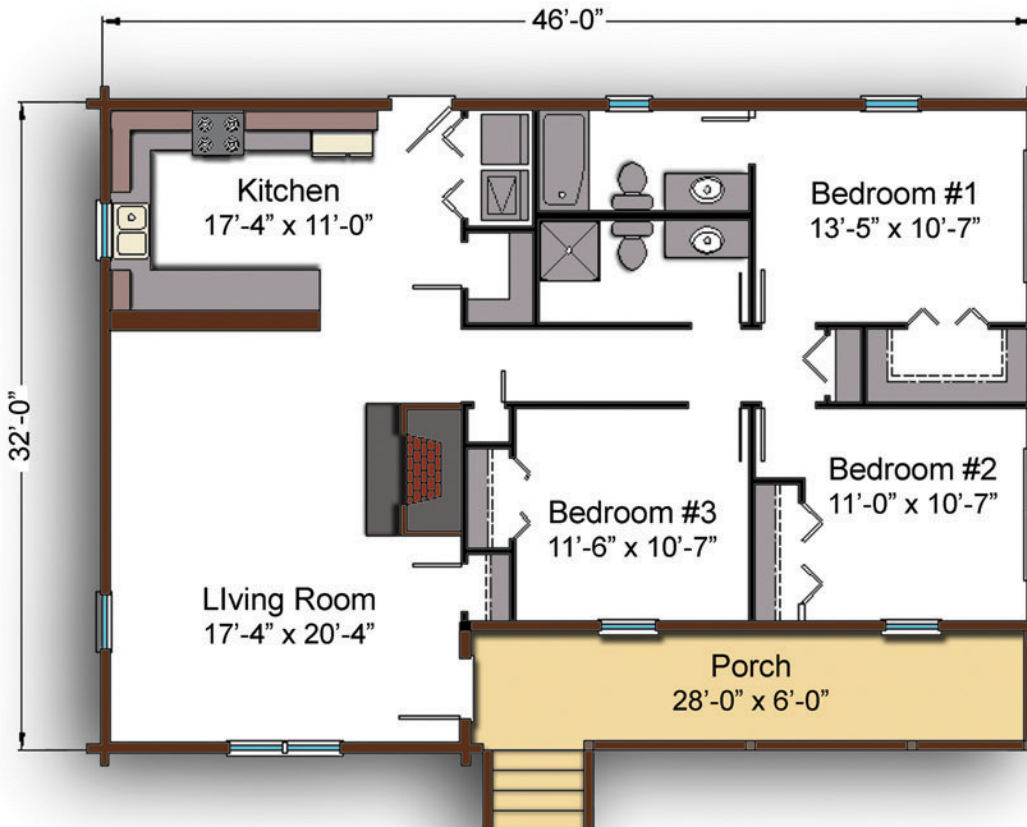

The Forester

Bedrooms: 3
Bath: 2

Square Footage

Total Heated
Living Space: 1,304 sq ft
1st Floor: 1,304 sq ft
Covered
Porch: 168 sq ft

Front Elevation

Right Elevation

Fireside Log Homes

Ellijay, GA office
P.O. Box 1136
516 River Street
Ellijay, GA 30540
800-521-5647