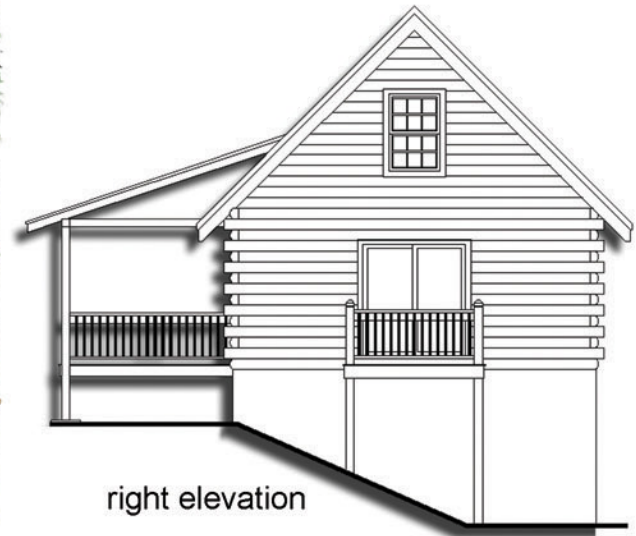

The Guest House

Bedrooms: 1
Bath: 1

Square Footage

Total Heated
Living Space: 1,026 sq ft

1st Floor: 598 sq ft
2nd Floor: 428 sq ft

Porches: 240 sq ft
Decks: 56 sq ft

right elevation

Fireside Log Homes