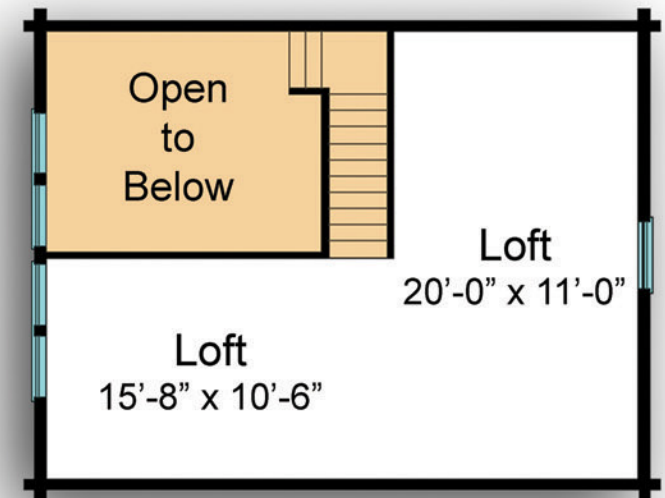

Loft Floor

www.firesideloghomes.com