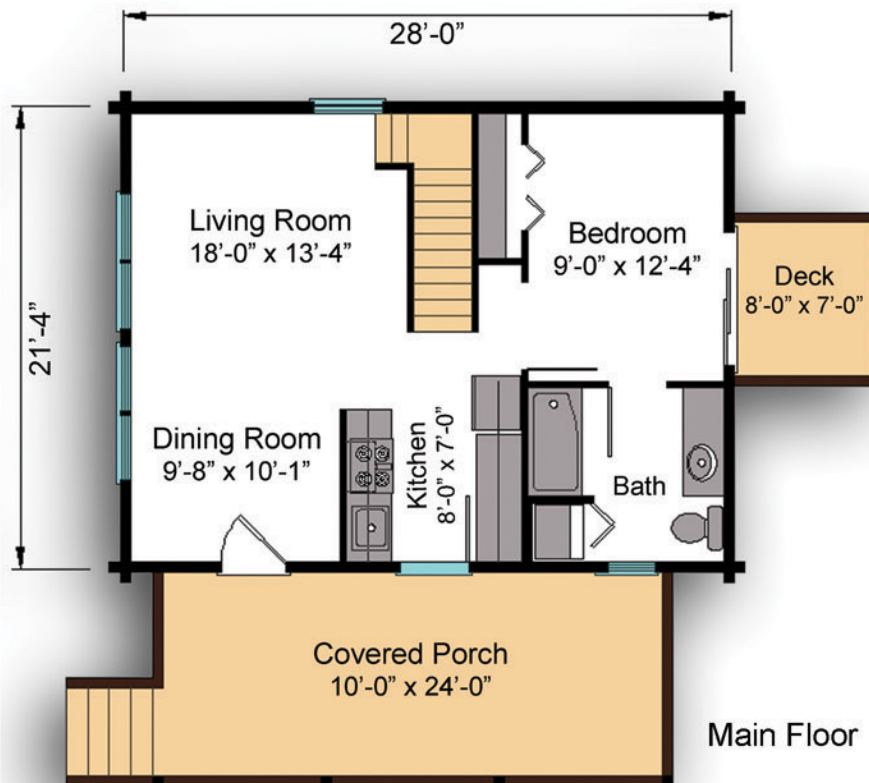

The Guest House

Bedrooms: 1
Bath: 1

Square Footage

Total Heated
Living Space: 1,026 sq ft

1st Floor: 598 sq ft
2nd Floor: 428 sq ft

Porches: 240 sq ft
Decks: 56 sq ft

Fireside Log Homes

Ellijay, GA office
P.O. Box 1136
516 River Street
Ellijay, GA 30540

800-521-5647

Asheville, NC office
360 Rockwood Rd.
Arden, NC 28704

888-434-3463

Main Floor

www.firesideloghomes.com