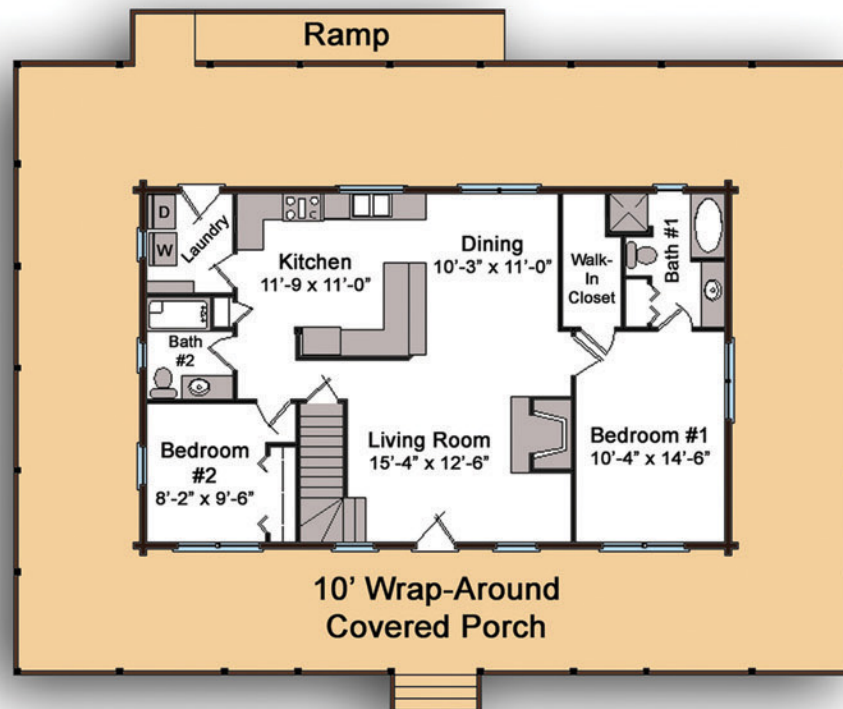

The Harrisburg

Bedrooms: 4
Bath: 4

Square Footage

Total Heated
Living Space: 2,225 sq ft

1st Floor: 1,288 sq ft
2nd Floor: 937 sq ft
Porches: 1880 sq ft

left elevation

Main Floor

2nd Floor