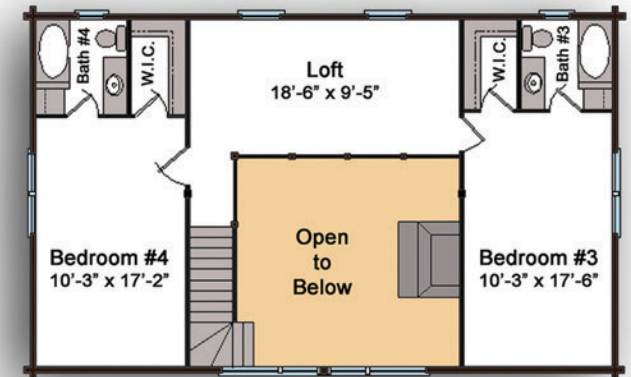

The Harrisburg

Bedrooms: 4
Bath: 4

Square Footage

Total Heated
Living Space: 2,225 sq ft

1st Floor: 1,288 sq ft
2nd Floor: 937 sq ft
Porches: 1880 sq ft

left elevation

Main Floor

2nd Floor