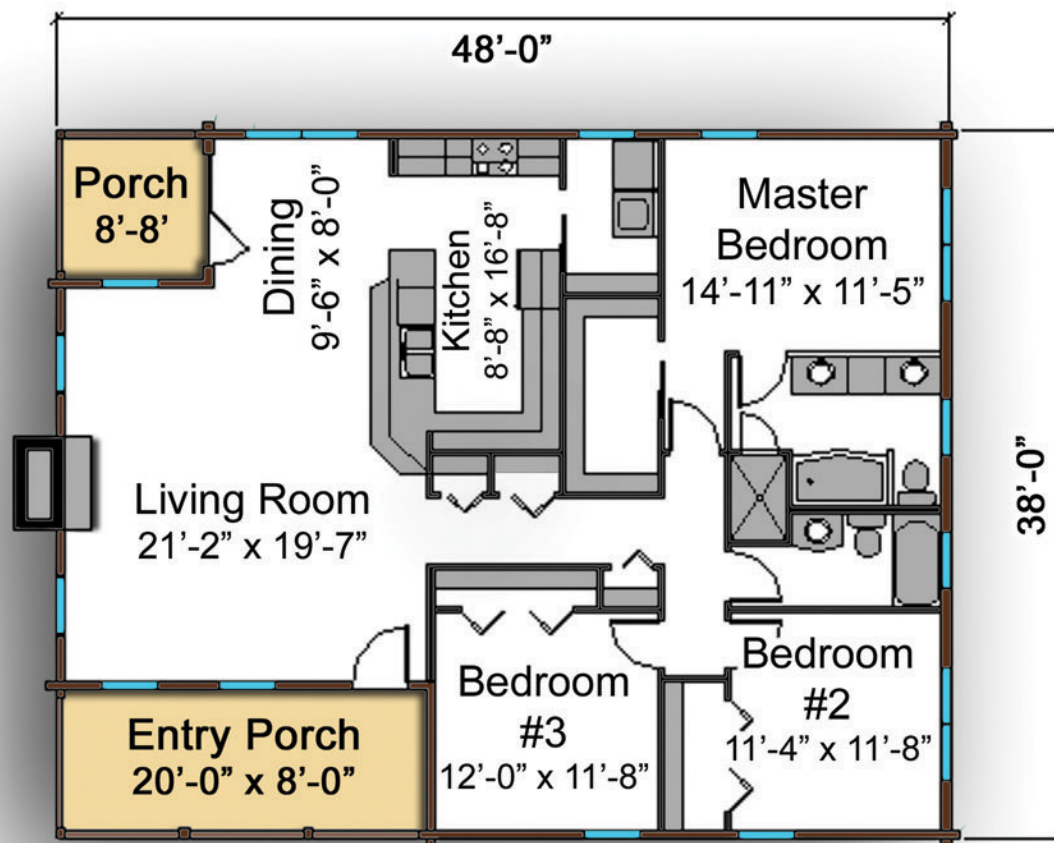

The Hiawassee II

Bedrooms: 3
Bath: 2

Square Footage

Total Heated
Living Space: 1,604 sq ft

1st Floor: 1,604 sq ft

Covered
Porches: 224 sq ft

Front Elevation

Right Elevation