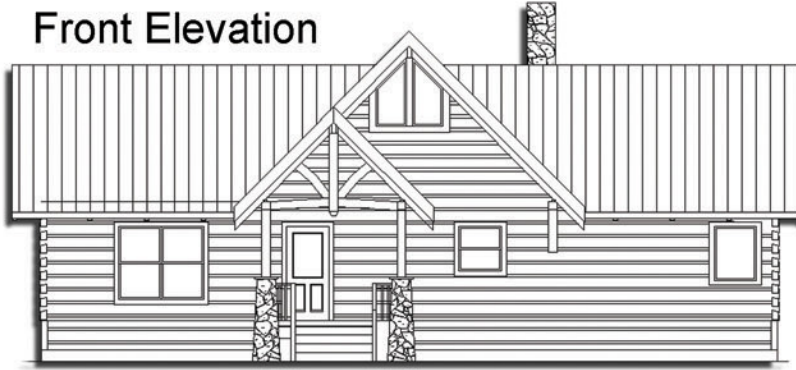

**The Mountaintown
Creek**

Bedrooms: 2
Bath: 2

Square Footage

Total Heated
Living Space: 1,456 sq ft
1st Floor: 1,456 sq ft
Covered
Porches: 424 sq ft

Front Elevation

Rear Elevation

Basement is Optional

**Fireside
Log Homes**