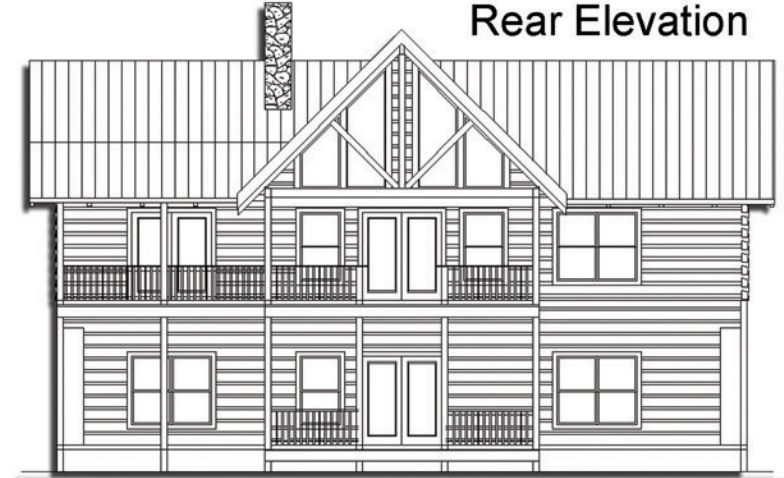

**The Mountaintown
Creek**

Bedrooms: 2
Bath: 2

Square Footage

Total Heated
Living Space: 1,456 sq ft
1st Floor: 1,456 sq ft
Covered
Porches: 424 sq ft

Front Elevation

Rear Elevation

Basement is Optional

**Fireside
Log Homes**