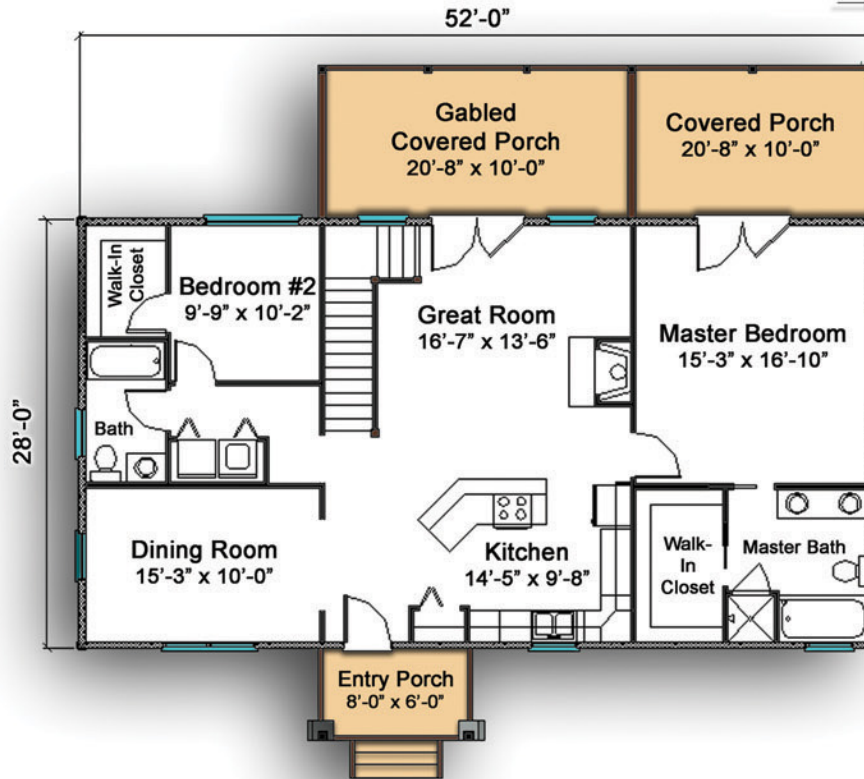

**The Mountaintown
Creek**

Bedrooms: 2
Bath: 2

Square Footage

Total Heated
Living Space: 1,456 sq ft
1st Floor: 1,456 sq ft
Covered
Porches: 424 sq ft

Front Elevation

Rear Elevation

Basement is Optional

**Fireside
Log Homes**