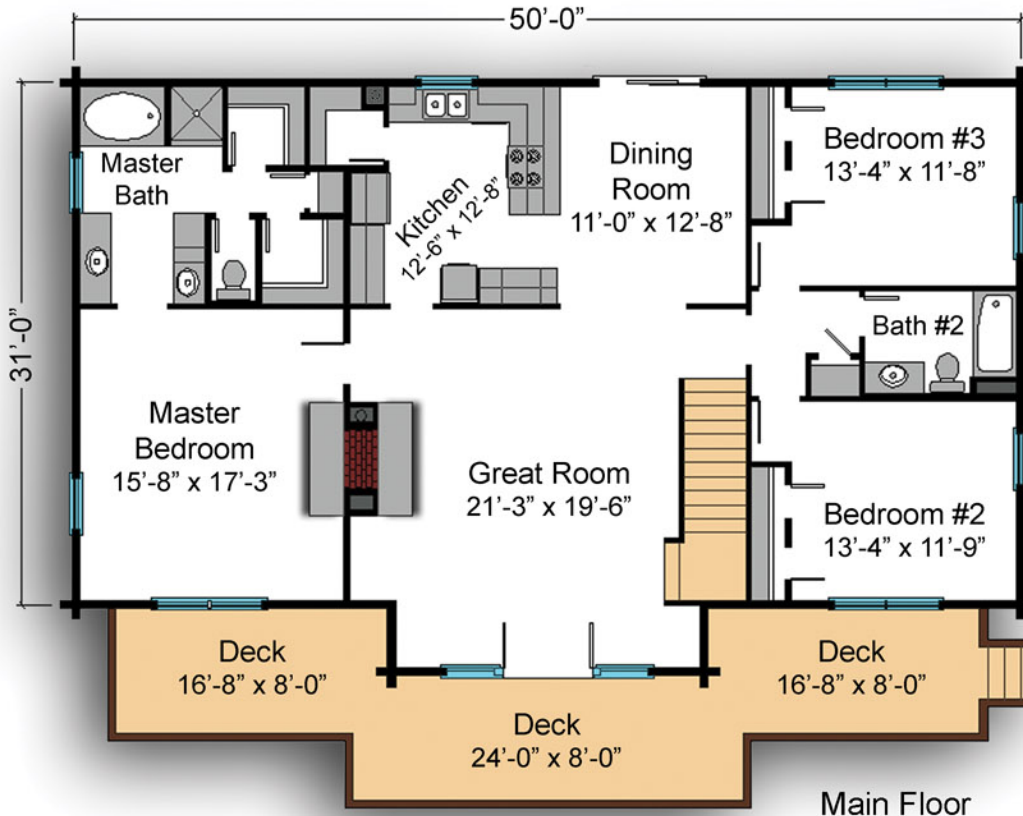

**The
Portwood**

Bedrooms: 3
Bath: 2

Square Footage

Total Heated
Living Space: 2,155 sq ft

1st Floor: 1,810 sq ft
2nd Floor: 345 sq ft

Decks: 422 sq ft

front elevation

left elevation