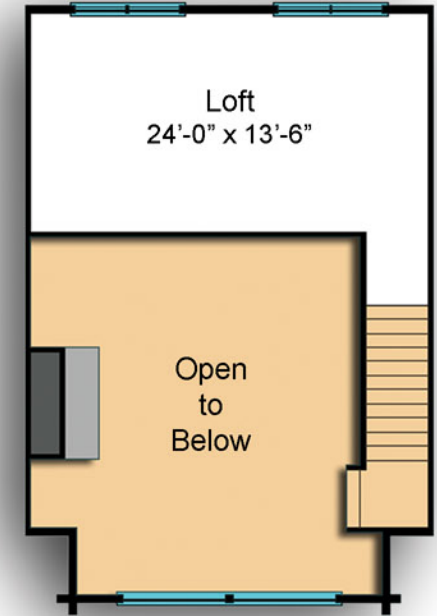

Loft Floor

**Fireside
Log Homes**

Ellijay, GA office
P.O. Box 1136
516 River Street
Ellijay, GA 30540

800-521-5647

Asheville, NC office
360 Rockwood Rd.
Arden, NC 28704

888-434-3463