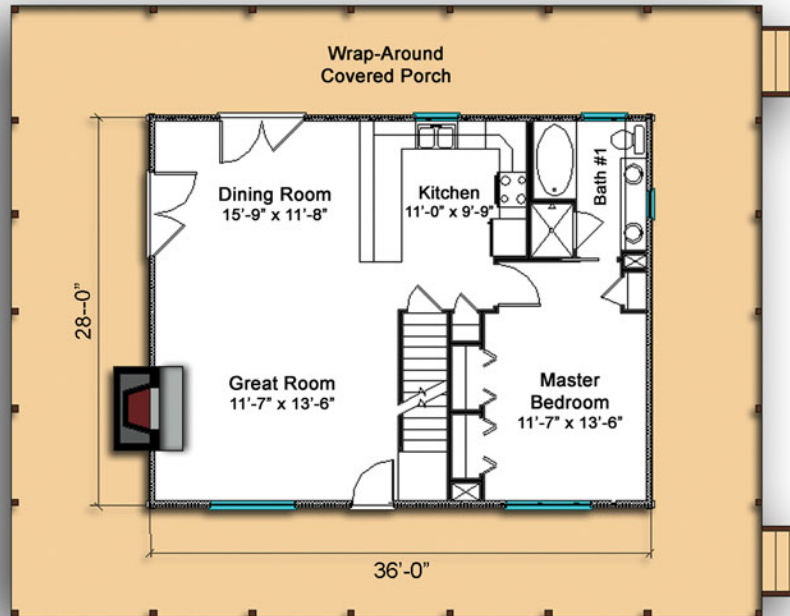

Fireside Log Homes

Ellijay, GA office
P.O. Box 1136
516 River Street
Ellijay, GA 30540

800-521-5647

Asheville, NC office
360 Rockwood Rd.
Arden, NC 28704

888-434-3463

www.firesideloghomes.com