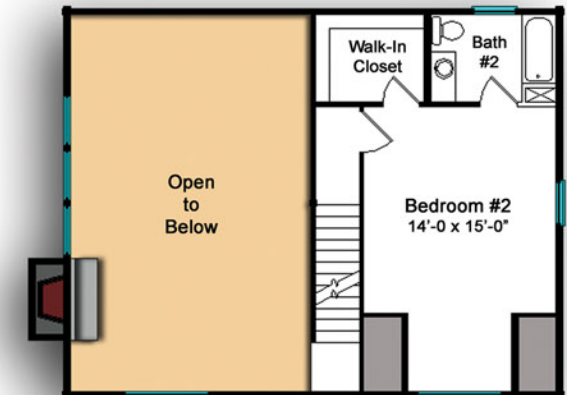

Fireside Log Homes

Ellijay, GA office
P.O. Box 1136
516 River Street
Ellijay, GA 30540

800-521-5647

Asheville, NC office
360 Rockwood Rd.
Arden, NC 28704

888-434-3463

www.firesideloghomes.com