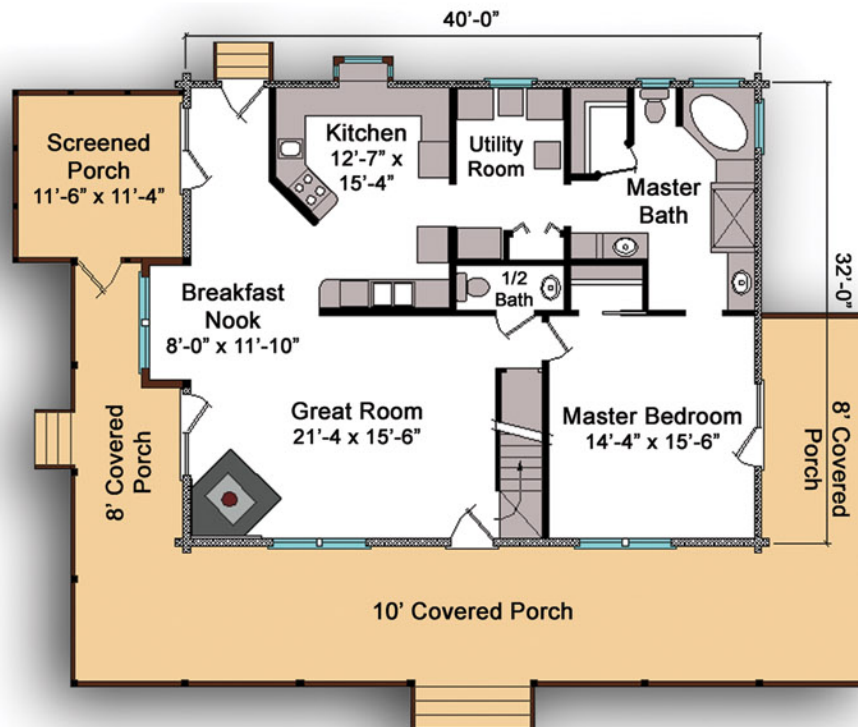

The Suches

Bedrooms: 2
Bath: 2.5

Square Footage

Total Heated
Living Space: 1,856 sq ft

1st Floor: 1,280 sq ft
2nd Floor: 576 sq ft

Covered
Porches: 976 sq ft

right elevation

rear elevation