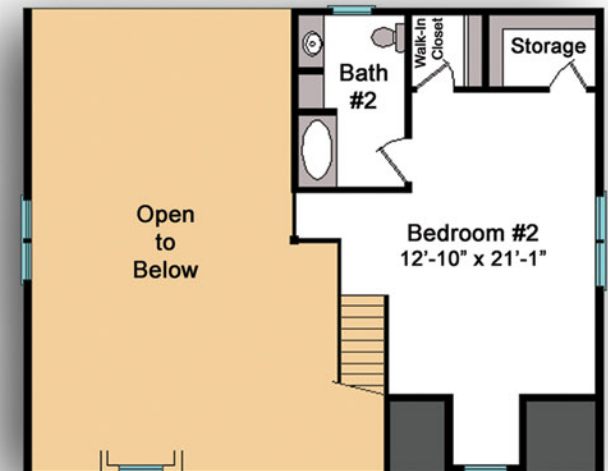

2nd Floor

Fireside Log Homes

Ellijay, GA office
P.O. Box 1136
516 River Street
Ellijay, GA 30540

800-521-5647

Asheville, NC office
360 Rockwood Rd.
Arden, NC 28704

888-434-3463

www.firesideloghomes.com