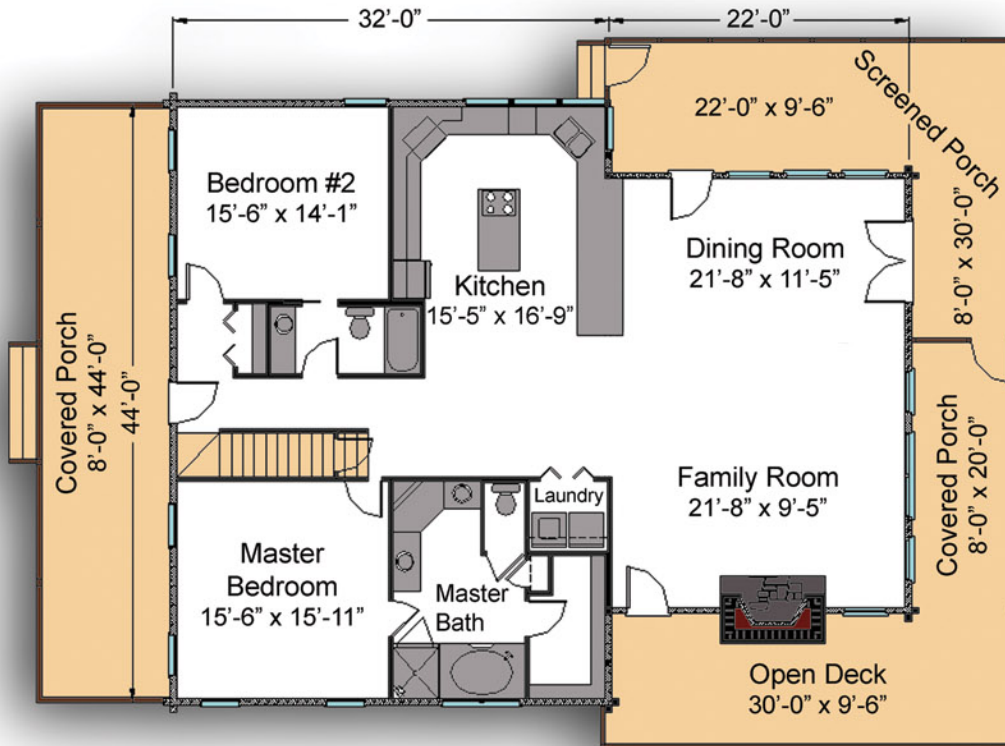

*The
Welcome Home*

Bedrooms: 4
Bath: 4

Square Footage

Total Heated
Living Space: 2,883 sq ft

1st Floor: 2,112 sq ft
2nd Floor: 771 sq ft

Porches: 996 sq ft
Decks: 300 sq ft

Main Floor

2nd Floor