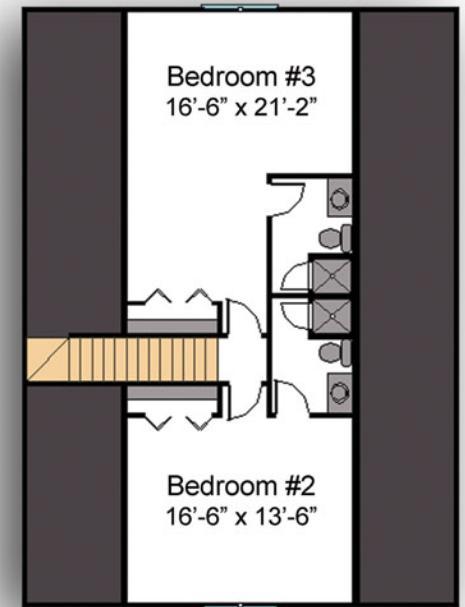

*The
Welcome Home*

Bedrooms: 4
Bath: 4

Square Footage

Total Heated
Living Space: 2,883 sq ft

1st Floor: 2,112 sq ft
2nd Floor: 771 sq ft

Porches: 996 sq ft
Decks: 300 sq ft

Main Floor

2nd Floor