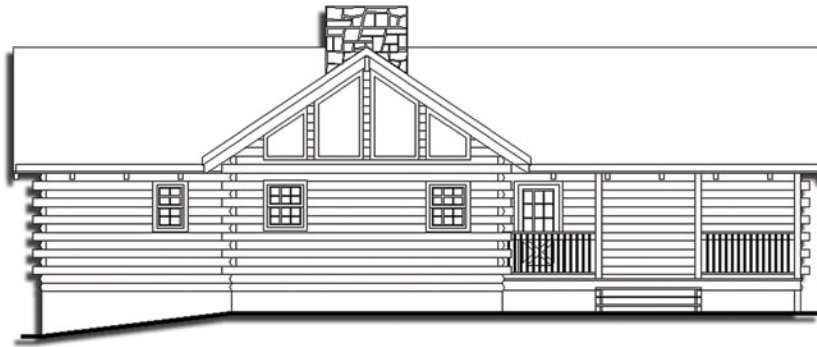

The Wyoming

Bedrooms: 2
Bath: 2.5

Square Footage

Total Heated
Living Space: 1,292 sq ft

1st Floor: 1,292 sq ft

Covered
Porches: 692 sq ft

Front Elevation

Rear Elevation