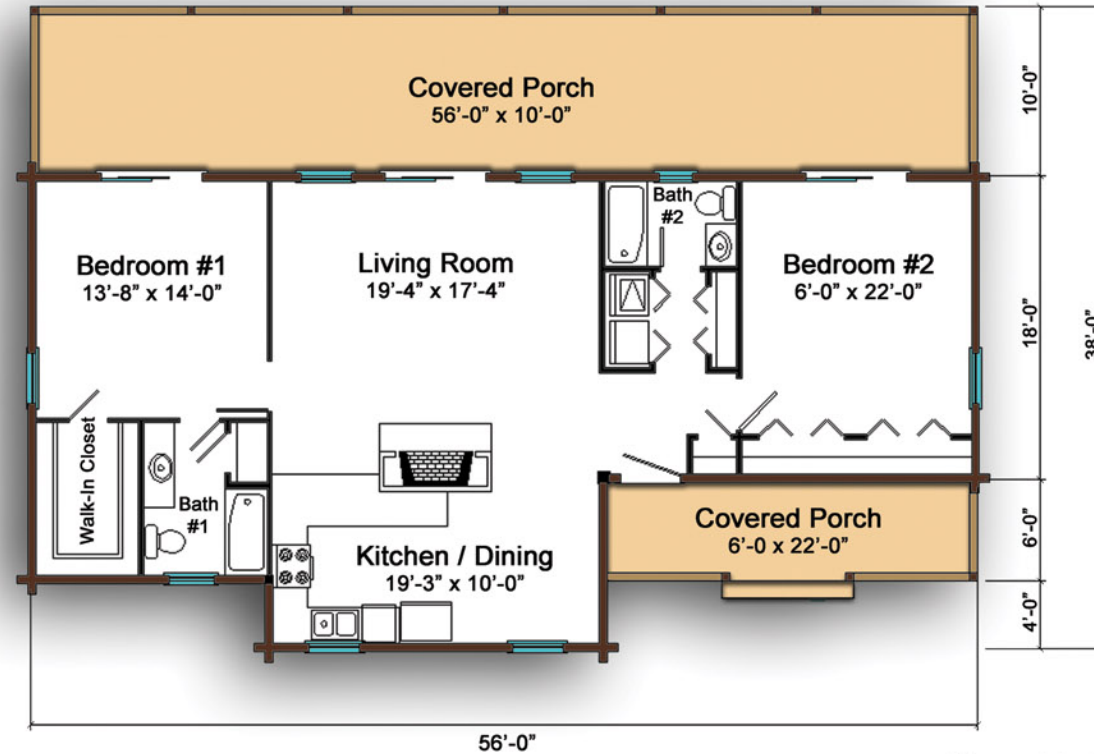

The Wyoming

Bedrooms: 2
Bath: 2.5

Square Footage

Total Heated
Living Space: 1,292 sq ft

1st Floor: 1,292 sq ft

Covered
Porches: 692 sq ft

Front Elevation

Rear Elevation